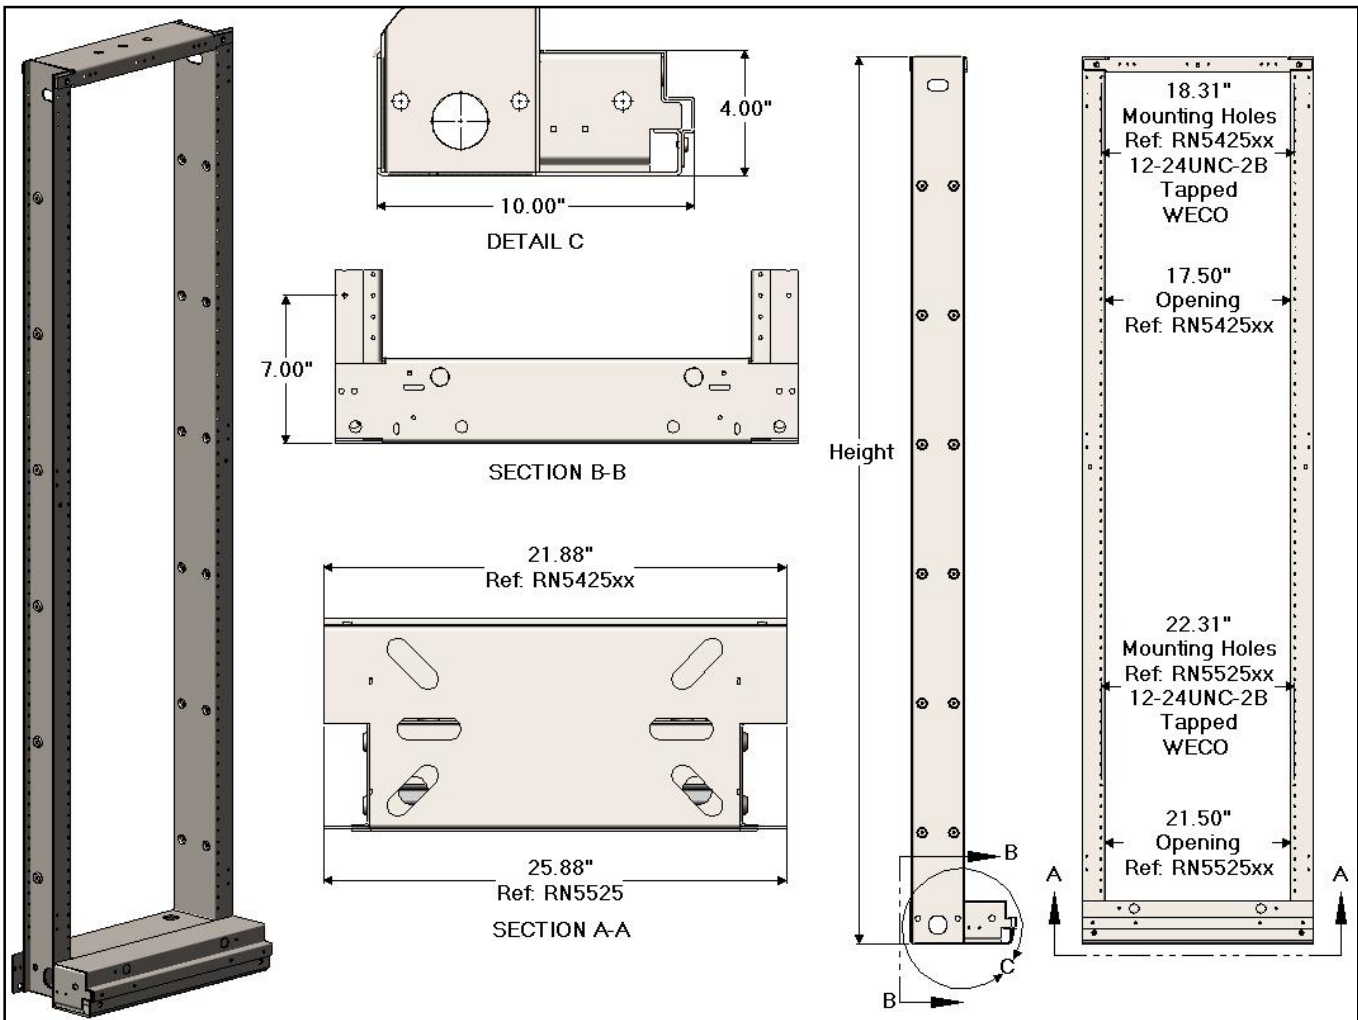

RN5 Series Network Bay Racks - Guard Box Wide Flange - 1.00" Mounting Spacing - WECO

RN5 Series Network Bay Racks - Guard Box Wide Flange - 1.00" Mounting Spacing - WECO

CSF P/N#	Width	Height	Description
RN5425xx	19.00"	7'-0"	Guard Box Wide Flange [Closed Duct] Double Sided - #12-24 Mounting Holes - 1.00" Spaced WECO
RN5525xx	23.00"	7'-0"	Guard Box Wide Flange [Closed Duct] Double Sided - #12-24 Mounting Holes - 1.00" Spaced WECO

Notes:

- Finishes: See finish codes
- Other sizes and finishes available upon request.
- 9'-0" and 11'-6" heights may be achieved by using bay extenders. Welded bays taller than 7'-0" are by special order.
- Kit includes Bay Connecting Hardware.
- Order Floor Anchoring and Top Support Hardware separately.